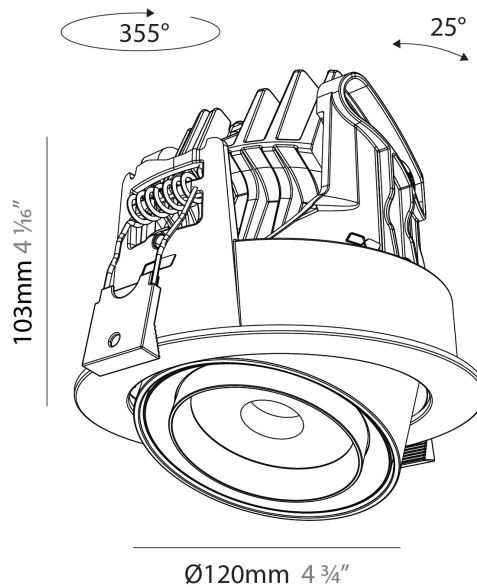

GENERAL

Series: Centriq
Subseries: Centriq Round Flex Adjustable
Brand: Prolicht
Division: Architectural
Mounting Type: Recessed
Mounting Location: Ceiling
Subcategory: Spots

PHYSICAL

Shape: Cylinder
Diameter (mm): 120
Diameter (in): 4 ¾
Height (mm): 105
Height (in): 4 ⅛
Min. Recessing Depth (mm): 120
Min. Recessing Depth (in): 4 ¾
Light Distribution: Adjustable / Direct
Weight (kg): 0.666
Fixture Finish: SSR / BKV / CWI / CRY / HAB / LAG / UFT / ITA / RUA / RUR / MIC / FTG / MYG / TWT / LOD / PUS / FRO / FUP / KIA / POP / BLS / SPG / MEY / GOH / GUM / CHC / COM / ABZ / JAG / OBR / MOS / ROR
Fixture Material: Aluminum
Cut-out Measurements: Dia. 112mm / 4 7/16"

ELECTRICAL

Lamp Type: LED (Zhaga Standard)
Input Wattage (W): 8.2
Total Output Wattage (W): 7.3
Dimming: Dali Dimming
Driver Included: No
Driver Location: Remote
Driver Type: Constant Current - Universal
Driver Class: Class 2
Input Voltage (V): 120 - 277
Constant Current (MA): 200

LED

Color Temperature (°K): 2700-6500 Tunable White
Max. Delivered Lumen (lm): 391 - 451
Nominal Lumen (lm): 576 - 664
CRI: >90 CRI
Lamp Life (hrs): 50000

OPTICAL

Beam Angle: 14 - 46
Adjustability: Rotational 350° / Tilt 25°

RATINGS AND CERTIFICATIONS

Certified By: CSA Certified to UL and CSA Standards
IP rating: IP20