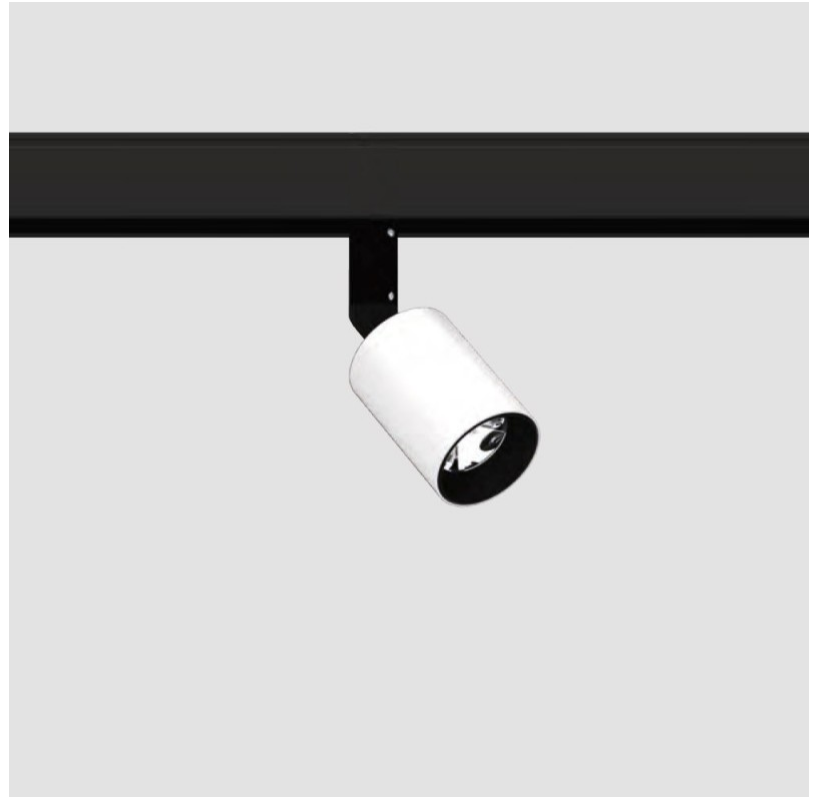

1. To build a product code in our configurator select the specify button on the base model # product page
2. To build a manual product code on this datasheet choose from the options listed below in blue font and add the suffix to the base model #

GENERAL

Series: Centriq
Subseries: Centriq for Clicktrack
Brand: Prolicht
Division: Architectural
Mounting Type: Track
Mounting Location: Ceiling
Subcategory: Spots

PHYSICAL

Shape: Cylinder
Diameter (mm): 30
Diameter (in): 1 3/16
Length (mm): 170
Length (in): 6 11/16
Height (mm): 74
Height (in): 2 15/16
Light Distribution: Adjustable / Direct
Fixture Finish: SSR / BKV / CWI / CRY / HAB / LAG / UFT / ITA / RUA / RUR / MIC / FTG / MYG / TWT / LOD / PUS / FRO / FUP / KIA / POP / BLS / SPG / MEY / GOH / GUM / CHC / COM / ABZ / JAG / OBR / MOS / ROR
Fixture Material: Aluminum

ELECTRICAL

Lamp Type: LED (Zhaga Standard)
Input Wattage (W): 4
Total Output Wattage (W): 3.6
Dimming: Non-Dimmable
Driver Included: No
Driver Location: Remote
Driver Type: Constant Voltage - Universal
Driver Class: Class 2
Input Voltage (V): 48
Constant Current (MA): 340
Upon Request: 0-10Vdc dimming / DALI dimming

LED

Number of LEDs: 1
Color Temperature (°K): 2700 / 3000 / 4000
Max. Delivered Lumen (lm): 260 / 270 / 290
CRI: >90 CRI

OPTICAL

Optic°: 24 / 32
Adjustability: Rotational 360°; Tilt 90° (±45°)

RATINGS AND CERTIFICATIONS

Certified By: Certified for North American Standards
IP rating: IP20